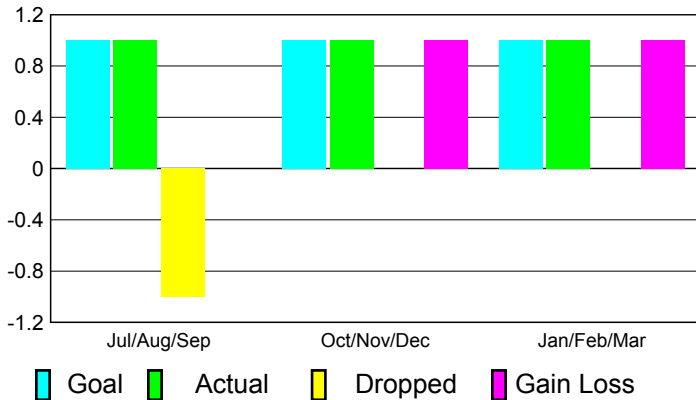

## CLUBS

Club Results  
2010-2011

Clubs  
2009-2010

Month	New Club Goal	Actual New Clubs	Actual Dropped Clubs	Gain/Loss of Clubs	Gain/Loss of Clubs
Jul/Aug/Sep	1	1	-1	0	0
Oct/Nov/Dec	1	1	0	1	0
Jan/Feb/Mar	1	1	0	1	0
<b>Totals</b>	<b>3</b>	<b>3</b>	<b>-1</b>	<b>2</b>	<b>0</b>

### Club Results 2010-2011

Goal, New, Dropped, Gain/Loss

### Comparison of Club Gain/Loss

Current Year Compared to the Previous Year