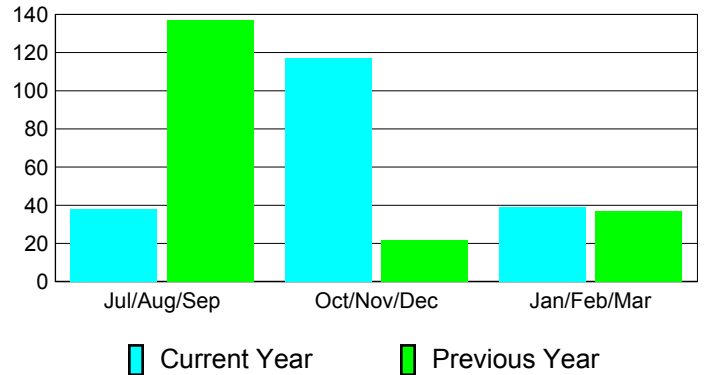

Gender Comparison 2010-2011

Jul/Aug/Sep

Oct/Nov/Dec

Jan/Feb/Mar

Male

Female