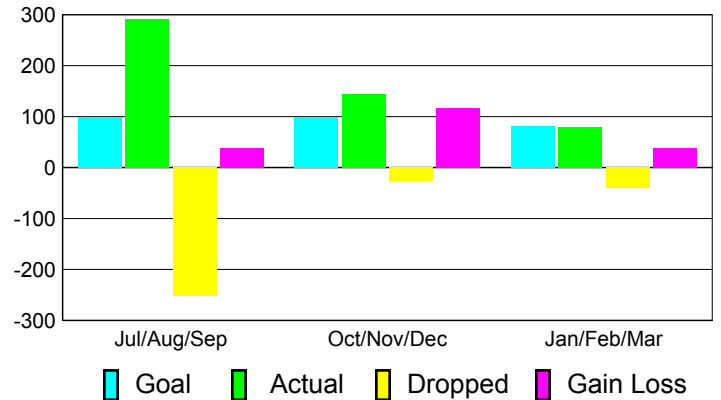

### YTD Status Quo Clubs 2010-2011

Status Quo Clubs Compared to Status Quo Members

## MEMBERSHIP

Membership Results  
2010-2011

Membership  
2009-2010

Month	Net Memb Goal	Actual New Memb	Actual Dropped Memb	Gain/Loss of Memb	Gain/Loss of Memb
Jul/Aug/Sep	100	291	-253	38	137
Oct/Nov/Dec	100	144	-27	117	22
Jan/Feb/Mar	82	79	-40	39	37
<b>Totals</b>	<b>282</b>	<b>514</b>	<b>-320</b>	<b>194</b>	<b>196</b>

### Membership Results 2010-2011

Goal, New, Dropped, Gain/Loss